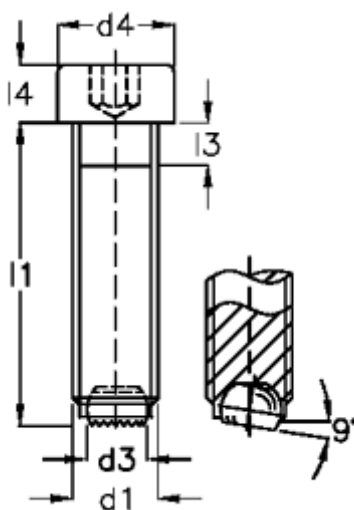

# Data Sheet

Article number: 2092768411C

Description: E+G Screws with ball  
GN 606-M12-50-VRN

## Measures

d1	= M12
d2	= 8.0
d3	= 7.2
d4	= 18
Internal hexagon	= 10.0
l1	= 50
l3	= 5.0
l4	= 12